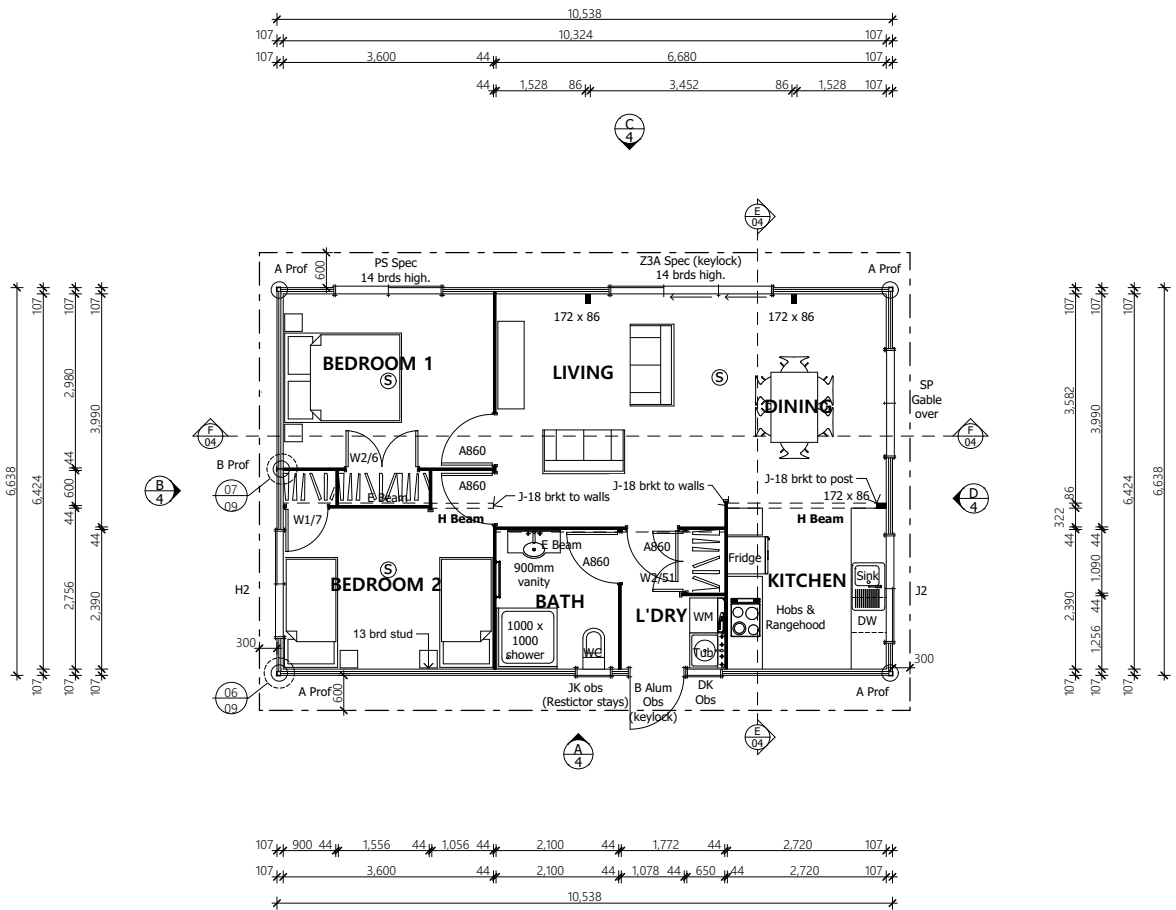

Exterior	Model	Colour
Lockwood Aluminium Exterior Wall	107mm Aluminium	Misty White (Lockwood White)
Lockwood Timber Exterior Wall	107mm VG Pine	N/A
Corner Profiles	Aluminium	Protecture Black Flat
Joinery	Southern 41	Protecture Black Flat
Sliding Door Hardware	D Handle	Black
Front Door	Southern 41	Protecture Black Flat
Entry Door Hardware	Pinnacle	Black
Glass/Tint	Clear float / Obscure	Planitherm Ultra N
Flashing Base Board	Aluminium	Misty White (Lockwood White)
Interior Door Handles	Schlage Medio	Angelo - Stainless Steel