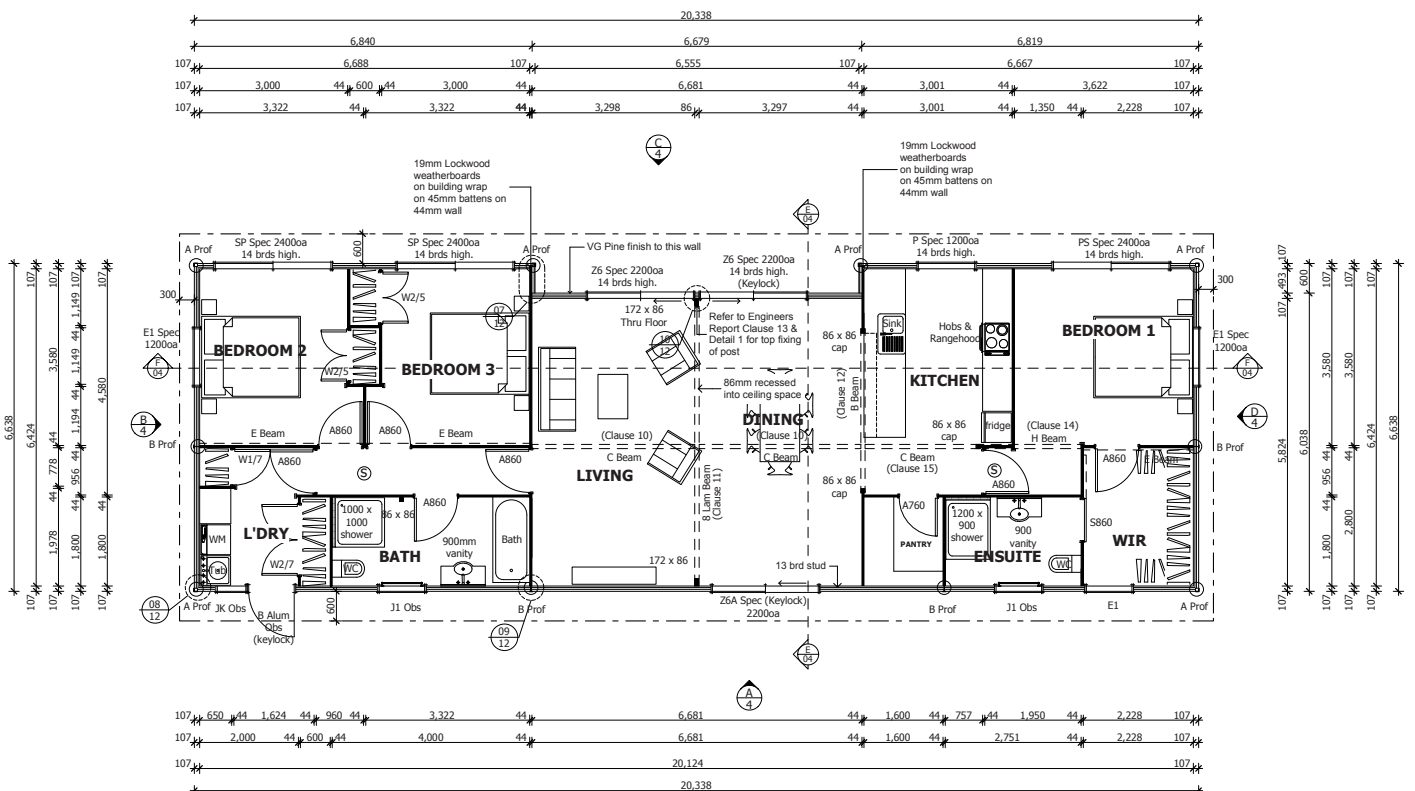

~~\$261,463~~ \$193,913 + gst

Exterior	Model	Colour
Lockwood Aluminium Exterior Wall	107mm Aluminium	Metro Silver Pearl Kinetic Satin
Lockwood Timber Exterior Wall	107mm VG Pine	TBC
Corner Profiles	Aluminium	Metro Silver Pearl Kinetic Satin
Joinery	Southern 41	Appliance White Matt
Sliding Door Hardware	D Handle	Appliance White Matt
Front Door	Southern 41	Appliance White Matt
Entry Door Hardware	Pinnacle	Appliance White Matt
Glass/Tint	Clear float / Obscure	Low E Excel / Stippolite obscure
Flashing Base Board	Aluminium / VG Pine Insert	Appliance White Matt / TBC
Interior Door Handles	Schlage Form Series	Angelo SSS