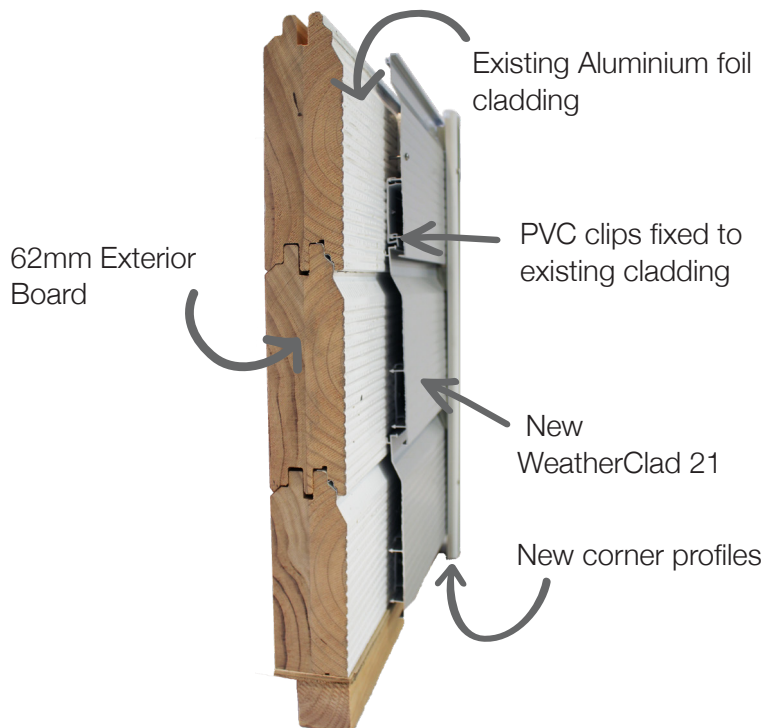

# Breathe new life into your home with WeatherClad 21

It's no secret Lockwood homes are built to last. You will find many original Lockwood homes built decades ago tucked in neighborhood's all across the country that still look amazing inside and out. Some of these homes are as original as the day they were built and some have been updated with modern upgrades.

We can over-clad your Lockwood home with a unique, low maintenance, powder-coated aluminium weatherboard system called WeatherClad 21.

This over-clad system has been specifically designed to match the existing profile of the original Lockwood wall and will make your home look like new again.

# Why consider over-cladding with WeatherClad 21?

The WeatherClad 21 sheathing and profile system has been used in the construction of over 1100 homes in all climate and wind zones throughout New Zealand as well as in the construction of Lockwood homes and buildings in many Pacific Island nations.