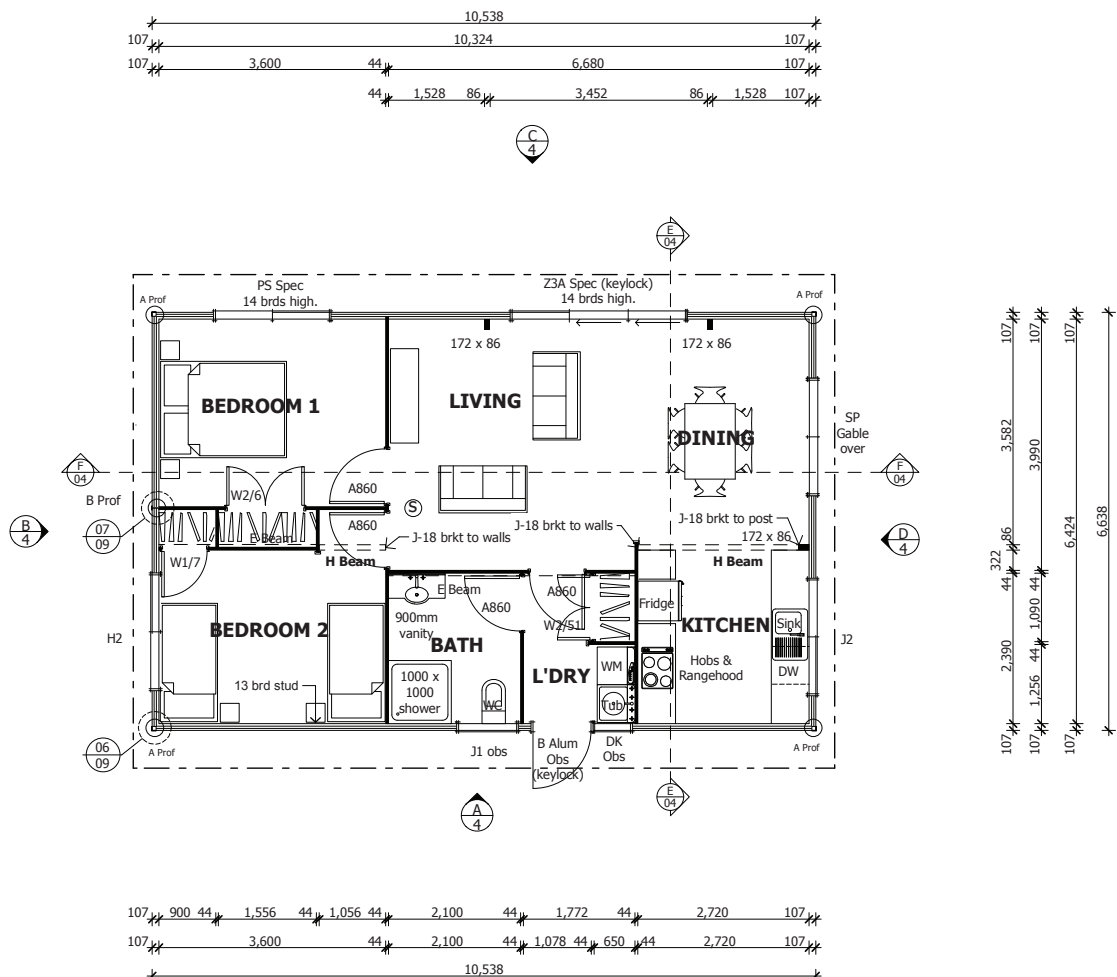

Exterior	Model	Colour
Lockwood Aluminium Exterior Wall	107mm Aluminium	Misty White (Lockwood White)
Lockwood Timber Exterior Wall	107mm VG Pine	N/A
Corner Profiles	Aluminium	Protecture Black Flat
Joinery	Southern 41	Protecture Black Flat
Sliding Door Hardware	D Handle	Black
Front Door	Southern 41	Protecture Black Flat
Entry Door Hardware	Pinnacle	Black
Glass/Tint	Clear float / Obscure	Low E-Xcel / Stippolite
Flashing Base Board	VG Pine	Misty White (Lockwood White)
Interior Door Handles	Schlage Medio	Angelo -TBC