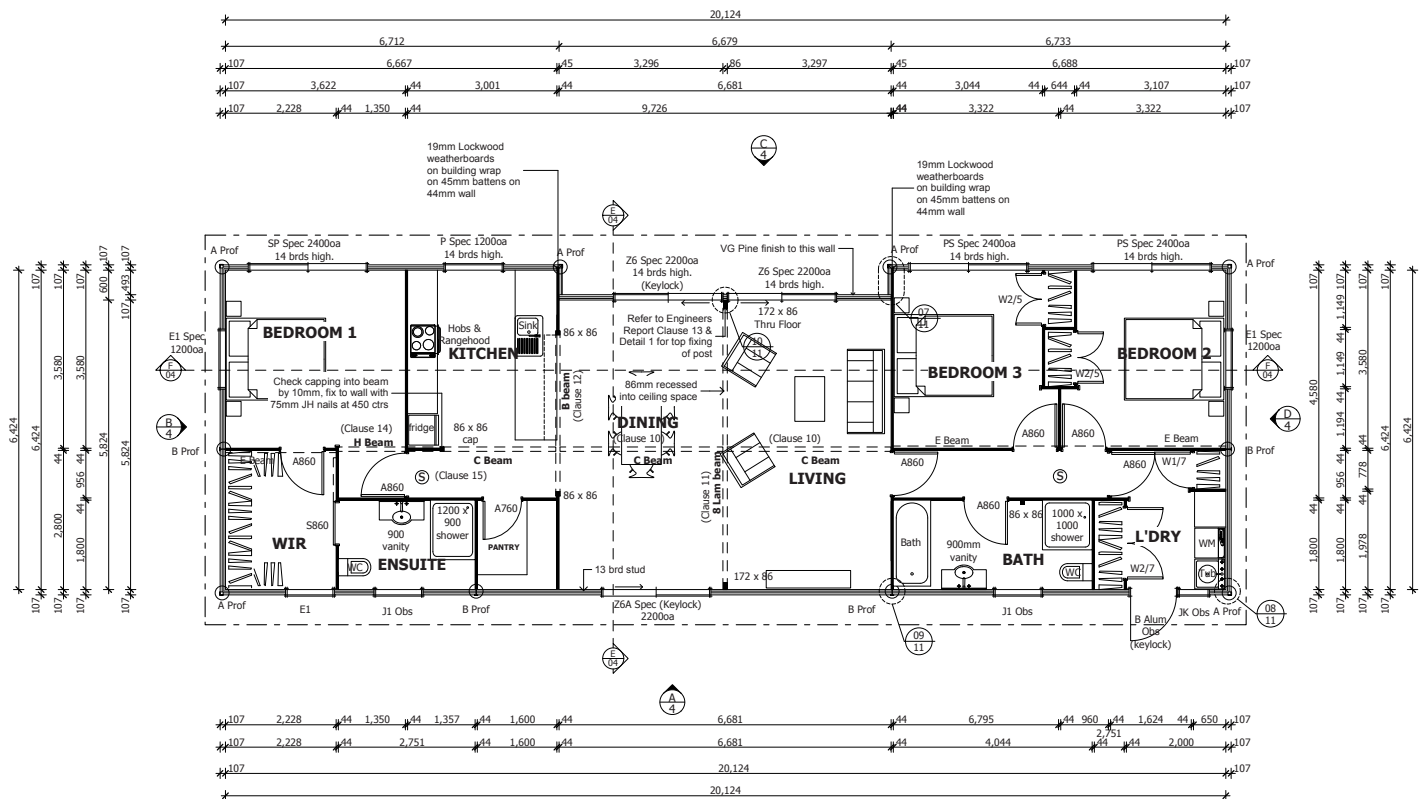

## Lifestyler Reverse L23030

Exterior	Model	Colour
Lockwood Aluminium Exterior Wall	107mm Aluminium	Appliance White Matt
Lockwood Timber Exterior Wall	107mm VG Pine	VG Pine Inset
Corner Profiles	Aluminium	Flaxpod Matt
Joinery	Southern 41	Flaxpod Matt
Sliding Door Hardware	D Handle	Flaxpod
Front Door	Southern 41	Flaxpod Matt
Entry Door Hardware	Pinnacle D Handle	Black
Glass/Tint	Clear float / Obscure	Low E-Excel / Etchlite
Flashing Base Board	Aluminium	Appliance White Matt
Interior Door Handles	Schlage Medio	Sierra – Matt Black