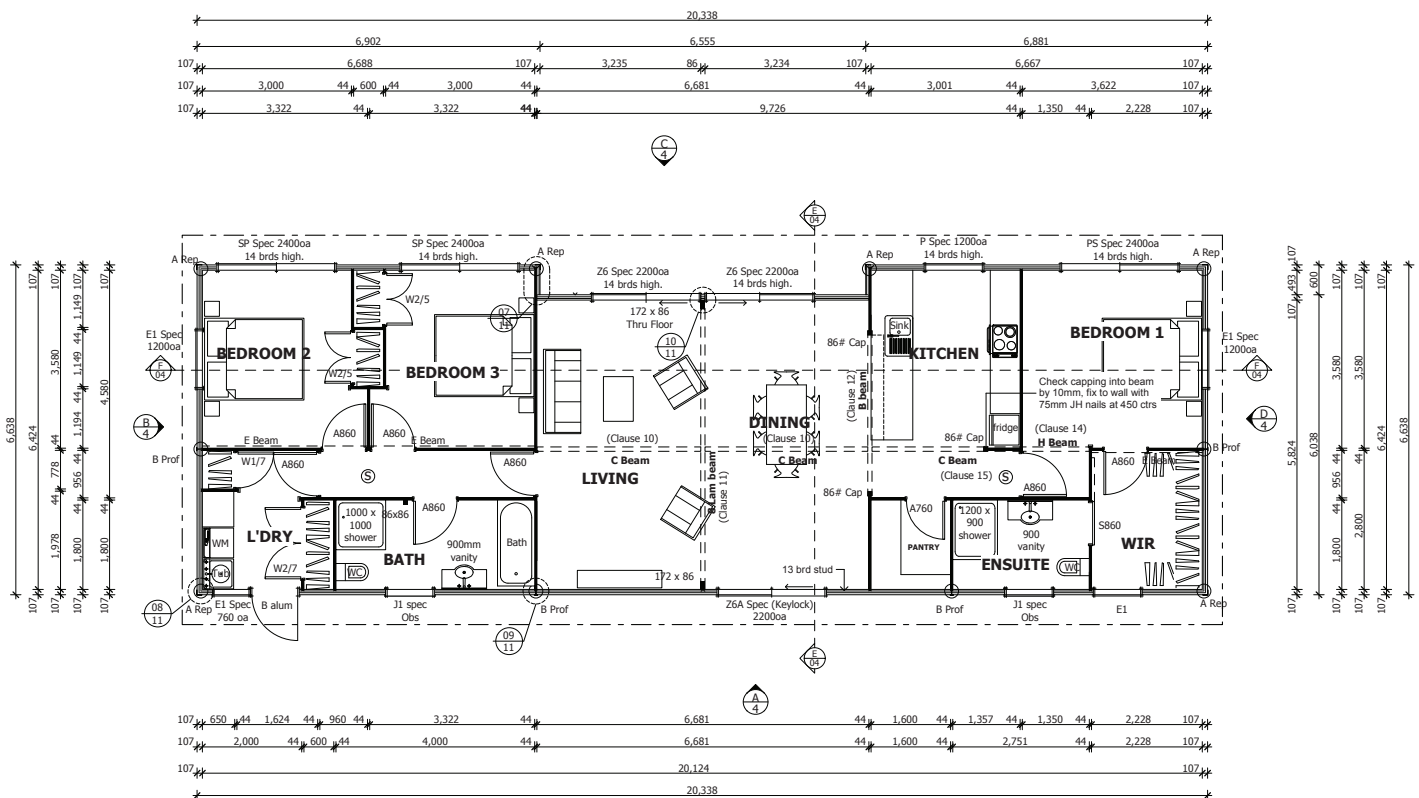

# Stock House Specials

Lifestyler 234 L24010

~~\$258,550~~ \$194,926 + gst

Exterior	Model	Colour
Lockwood Aluminium Exterior Wall	107mm Aluminium	Metro Silver Pearl Kinetic Satin
Lockwood Timber Exterior Wall	107mm VG Pine	TBC
Corner Profiles	Aluminium	Metro Silver Pearl Kinetic Satin
Joinery	Southern 41	Appliance White Matt
Sliding Door Hardware	D Handle	Appliance White Matt
Front Door	Southern 41	Appliance White Matt
Entry Door Hardware	Pinnacle	Appliance White Matt
Glass/Tint	Clear float / Obscure	Low E Excel / Stippolite obscure
Flashing Base Board	Aluminium	Appliance White Matt
Interior Door Handles	Schlage Form Series	Angelo SSS

## Lifestyler Reverse L23030

~~\$258,550~~ \$194,926 + gst

Exterior	Model	Colour
Lockwood Aluminium Exterior Wall	107mm Aluminium	Appliance White Matt
Lockwood Timber Exterior Wall	107mm VG Pine	VG Pine Inset
Corner Profiles	Aluminium	Flaxpod Matt
Joinery	Southern 41	Flaxpod Matt
Sliding Door Hardware	D Handle	Flaxpod
Front Door	Southern 41	Flaxpod Matt
Entry Door Hardware	Pinnacle D Handle	Black
Glass/Tint	Clear float / Obscure	Low E-Excel / Etchlite
Flashing Base Board	Aluminium	Appliance White Matt
Interior Door Handles	Schlage Medio	Sierra – Matt Black