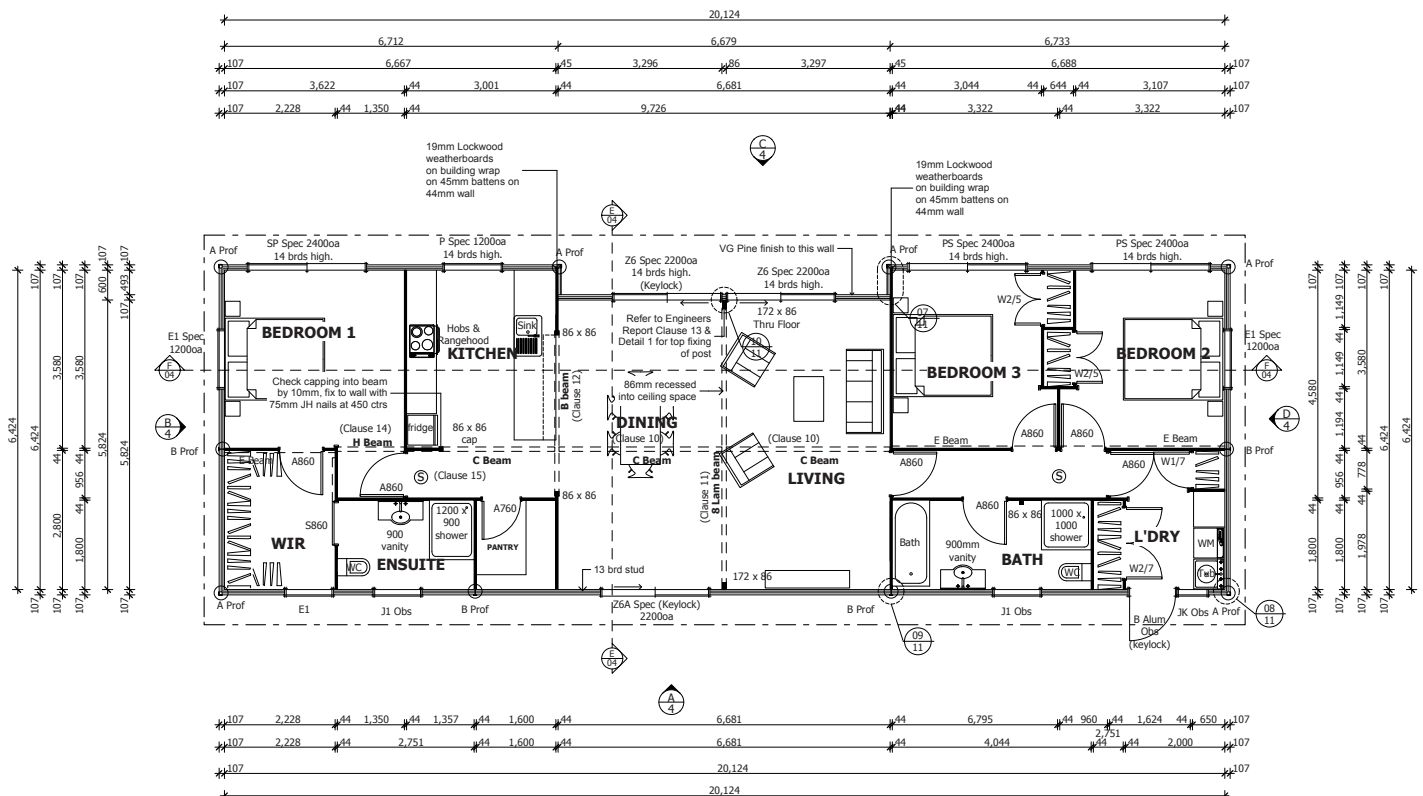

Stock House Specials

Lifestyler Reverse L23030

~~$258,550~~ $194,926 + gst

Exterior	Model	Colour
Lockwood Aluminium Exterior Wall	107mm Aluminium	Appliance White Matt
Lockwood Timber Exterior Wall	107mm VG Pine	VG Pine Inset
Corner Profiles	Aluminium	Flaxpod Matt
Joinery	Southern 41	Flaxpod Matt
Sliding Door Hardware	D Handle	Flaxpod
Front Door	Southern 41	Flaxpod Matt
Entry Door Hardware	Pinnacle D Handle	Black
Glass/Tint	Clear float / Obscure	Low E-Excel / Etchlite
Flashing Base Board	Aluminium	Appliance White Matt
Interior Door Handles	Schlage Medio	Sierra – Matt Black