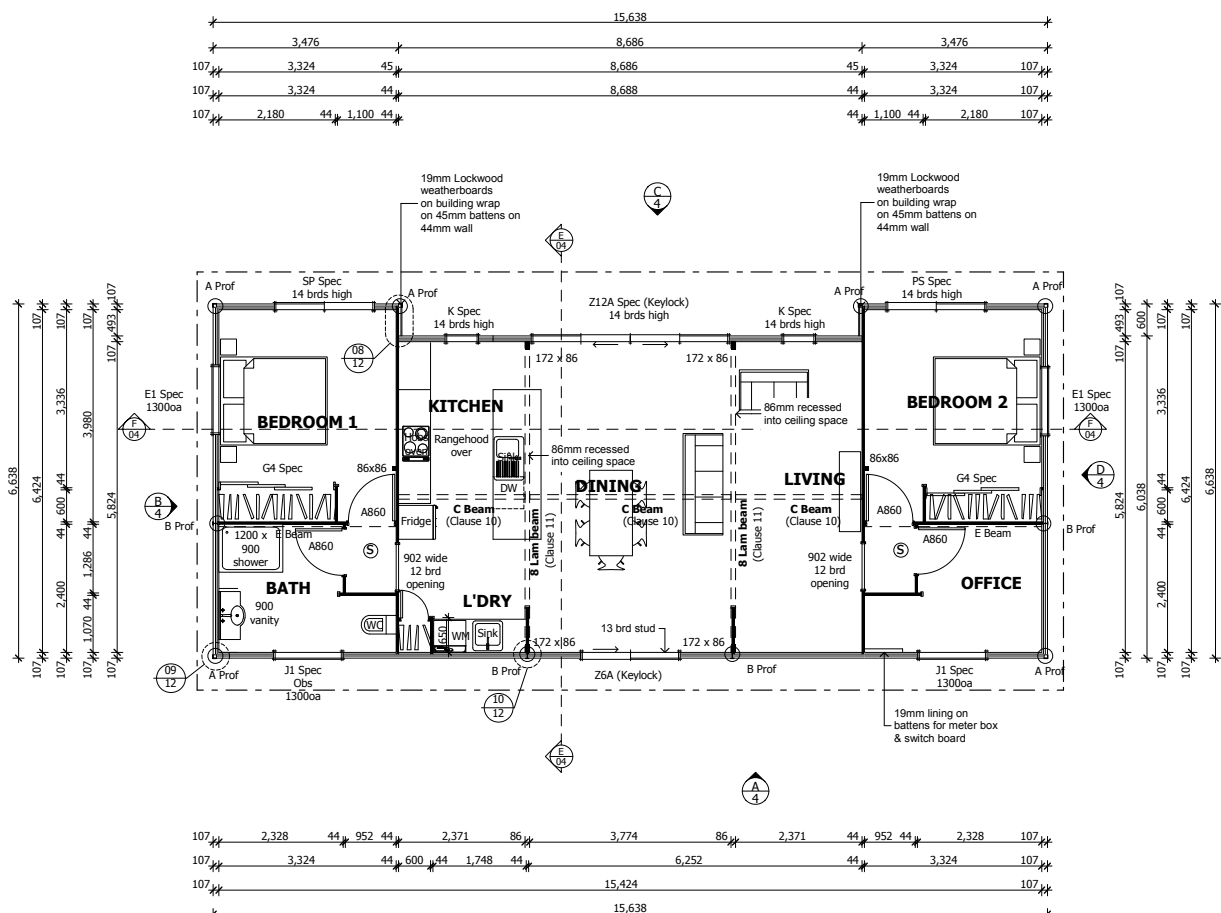

Vacationer L23025

Exterior	Model	Colour
Lockwood Aluminium Exterior Wall	107mm Aluminium	Misty White (Lockwood White)
Lockwood Timber Exterior Wall	107mm VG Pine	Stained VG pine TBC (Show home Resene Iroko)
Corner Profiles	Aluminium	Protecture Black Flat
Joinery	Southern 41	Protecture Black Flat
Sliding Door Hardware	D Handle	Protecture Black Flat
Front Door	Southern 41	Protecture Black Flat
Entry Door Hardware	Pinnacle	Protecture Black Flat
Glass/Tint	Clear float / Obscure	As Per Plan
Flashing Base Board	Aluminium	Misty White (Lockwood White) / VG Pine inset
Interior Door Handles	Schlage Form	Albo SSS

Lifestyler 234 L24010

Exterior	Model	Colour
Lockwood Aluminium Exterior Wall	107mm Aluminium	Metro Silver Pearl Kinetic Satin
Lockwood Timber Exterior Wall	107mm VG Pine	TBC
Corner Profiles	Aluminium	Metro Silver Pearl Kinetic Satin
Joinery	Southern 41	Appliance White Matt
Sliding Door Hardware	D Handle	Appliance White Matt
Front Door	Southern 41	Appliance White Matt
Entry Door Hardware	Pinnacle	Appliance White Matt
Glass/Tint	Clear float / Obscure	Low E Excel / Stippolite obscure
Flashing Base Board	Aluminium	Appliance White Matt
Interior Door Handles	Schlage Form Series	Angelo SSS