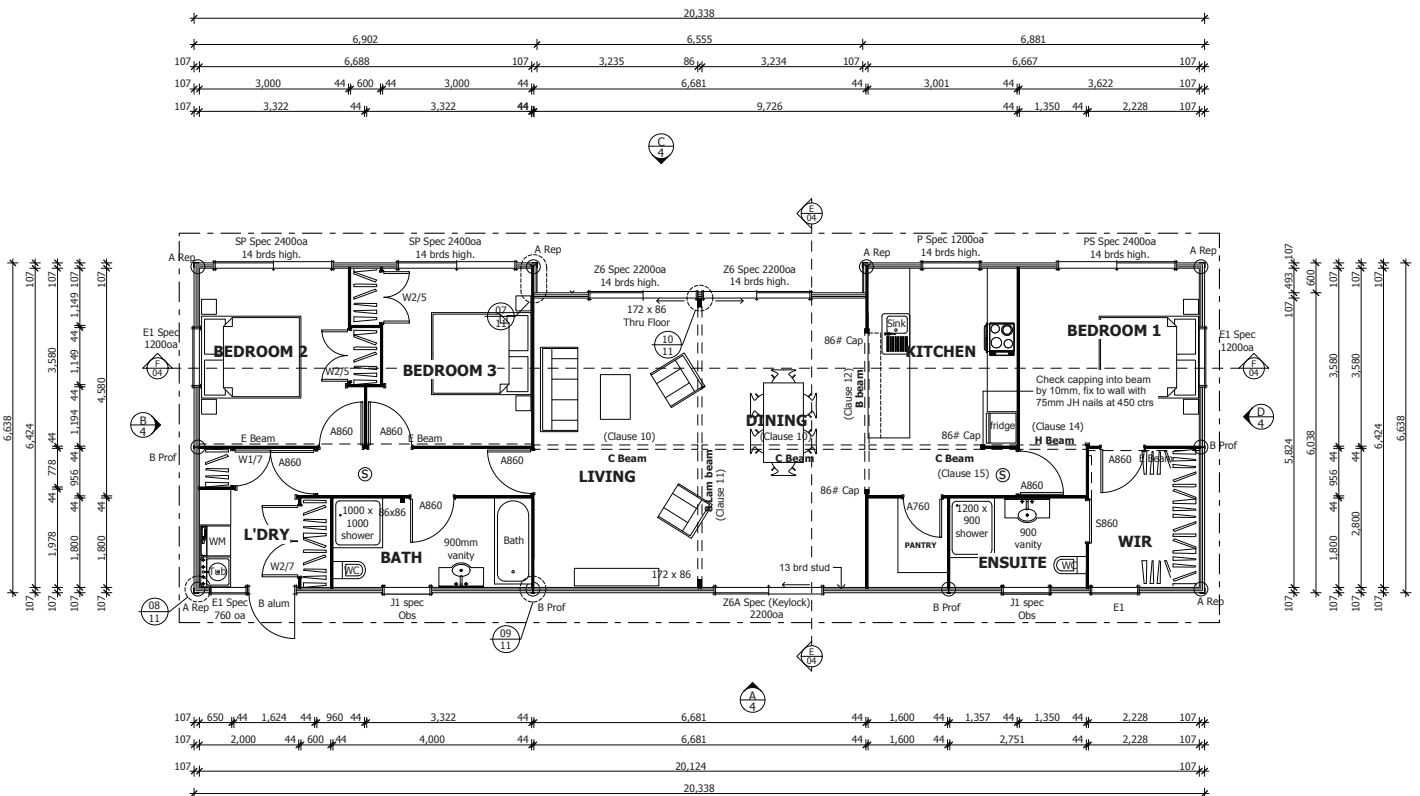

Vacationer L23025

Exterior	Model	Colour
Lockwood Aluminium Exterior Wall	107mm Aluminium	Misty White (Lockwood White)
Lockwood Timber Exterior Wall	107mm VG Pine	Stained VG pine TBC (Show home Resene Iroko)
Corner Profiles	Aluminium	Protecture Black Flat
Joinery	Southern 41	Protecture Black Flat
Sliding Door Hardware	D Handle	Protecture Black Flat
Front Door	Southern 41	Protecture Black Flat
Entry Door Hardware	Pinnacle	Protecture Black Flat
Glass/Tint	Clear float / Obscure	As Per Plan
Flashing Base Board	Aluminium	Misty White (Lockwood White) / VG Pine inset
Interior Door Handles	Schlage Form	Albo SSS

Lifestyler 234 L24010

Exterior	Model	Colour
Lockwood Aluminium Exterior Wall	107mm Aluminium	Metro Silver Pearl Kinetic Satin
Lockwood Timber Exterior Wall	107mm VG Pine	TBC
Corner Profiles	Aluminium	Metro Silver Pearl Kinetic Satin
Joinery	Southern 41	Appliance White Matt
Sliding Door Hardware	D Handle	Appliance White Matt
Front Door	Southern 41	Appliance White Matt
Entry Door Hardware	Pinnacle	Appliance White Matt
Glass/Tint	Clear float / Obscure	Low E Excel / Stippolite obscure
Flashing Base Board	Aluminium	Appliance White Matt
Interior Door Handles	Schlage Form Series	Angelo SSS