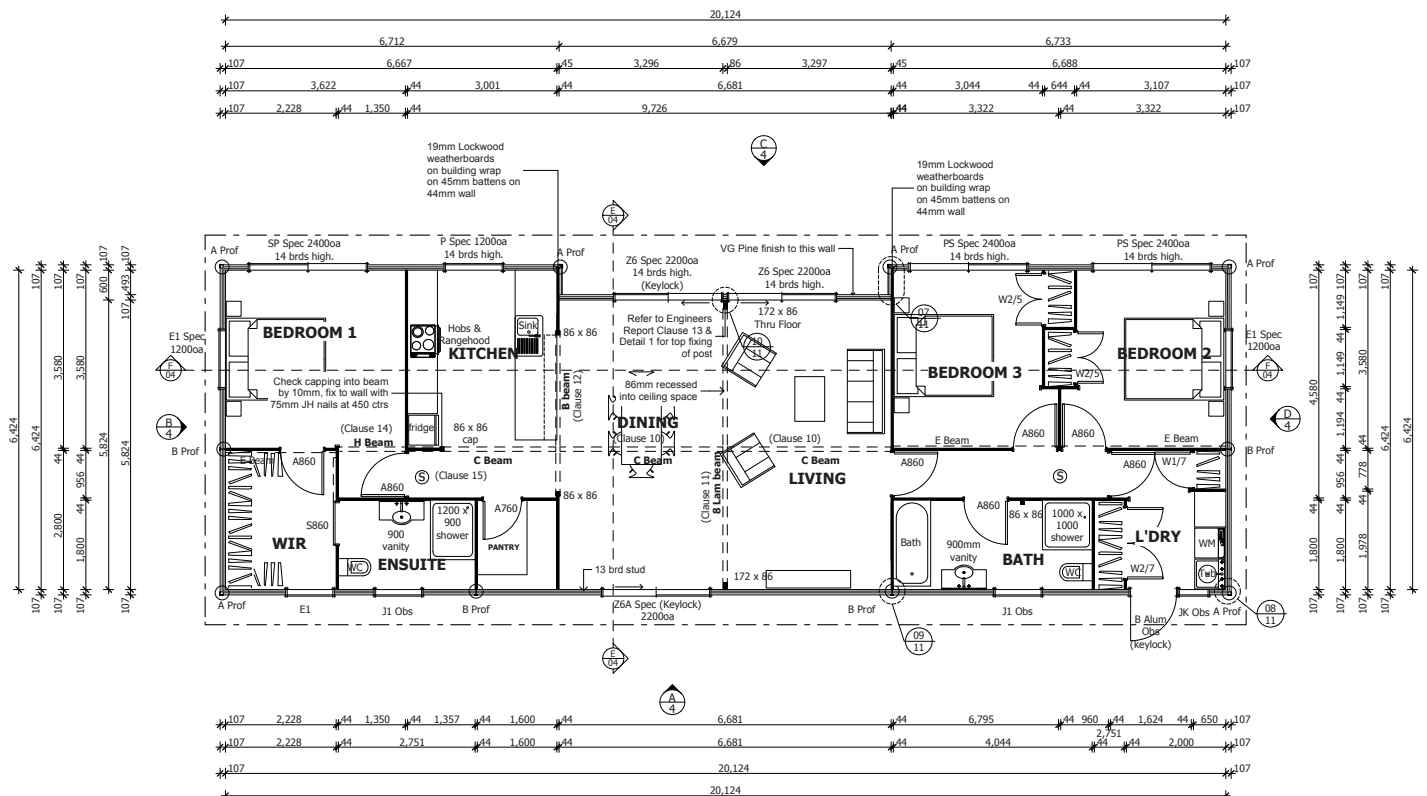

Vacationer L23025

Exterior	Model	Colour
Lockwood Aluminium Exterior Wall	107mm Aluminium	Misty White (Lockwood White)
Lockwood Timber Exterior Wall	107mm VG Pine	Stained VG pine TBC (Show home Resene Iroko)
Corner Profiles	Aluminium	Protecture Black Flat
Joinery	Southern 41	Protecture Black Flat
Sliding Door Hardware	D Handle	Protecture Black Flat
Front Door	Southern 41	Protecture Black Flat
Entry Door Hardware	Pinnacle	Protecture Black Flat
Glass/Tint	Clear float / Obscure	As Per Plan
Flashing Base Board	Aluminium	Misty White (Lockwood White) / VG Pine inset
Interior Door Handles	Schlage Form	Albo SSS

Lifestyler 234 L24010

Exterior	Model	Colour
Lockwood Aluminium Exterior Wall	107mm Aluminium	Metro Silver Pearl Kinetic Satin
Lockwood Timber Exterior Wall	107mm VG Pine	TBC
Corner Profiles	Aluminium	Metro Silver Pearl Kinetic Satin
Joinery	Southern 41	Appliance White Matt
Sliding Door Hardware	D Handle	Appliance White Matt
Front Door	Southern 41	Appliance White Matt
Entry Door Hardware	Pinnacle	Appliance White Matt
Glass/Tint	Clear float / Obscure	Low E Excel / Stippolite obscure
Flashing Base Board	Aluminium	Appliance White Matt
Interior Door Handles	Schlage Form Series	Angelo SSS

Stock House Specials

Lifestyler Reverse L23030

Exterior	Model	Colour
Lockwood Aluminium Exterior Wall	107mm Aluminium	Appliance White Matt
Lockwood Timber Exterior Wall	107mm VG Pine	VG Pine Inset
Corner Profiles	Aluminium	Flaxpod Matt
Joinery	Southern 41	Flaxpod Matt
Sliding Door Hardware	D Handle	D-Handle
Front Door	Southern 41	Flaxpod Matt
Entry Door Hardware	Pinnacle	D Handle 40mm Mortice
Glass/Tint	Clear float / Obscure	Low E-Excel / Etchlite
Flashing Base Board	Aluminium	Appliance White Matt
Interior Door Handles	Schlage Medio	Sierra – Matt Black