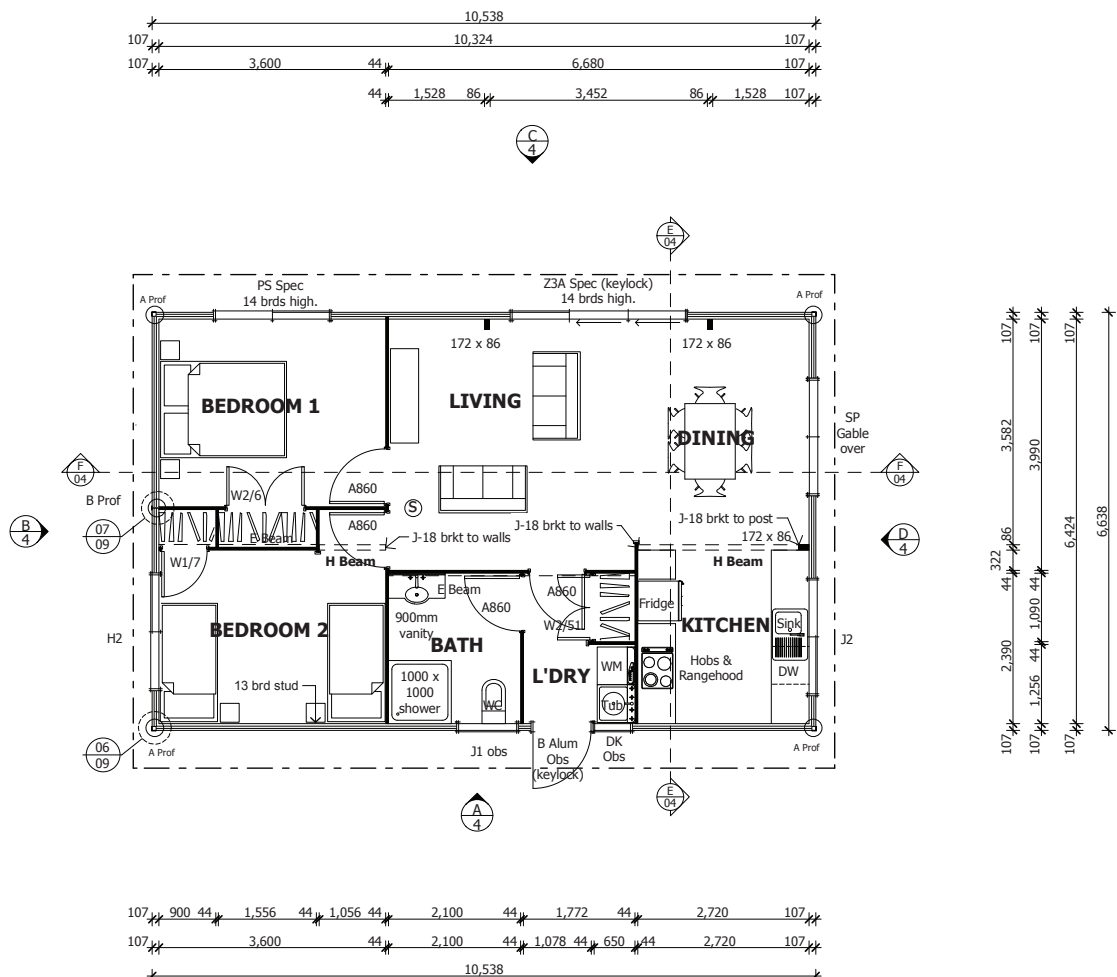

Lifestyler 234 L24010

Exterior	Model	Colour
Lockwood Aluminium Exterior Wall	107mm Aluminium	Metro Silver Pearl Kinetic Satin
Lockwood Timber Exterior Wall	107mm VG Pine	TBC
Corner Profiles	Aluminium	Metro Silver Pearl Kinetic Satin
Joinery	Southern 41	Appliance White Matt
Sliding Door Hardware	D Handle	Appliance White Matt
Front Door	Southern 41	Appliance White Matt
Entry Door Hardware	Pinnacle	Appliance White Matt
Glass/Tint	Clear float / Obscure	Low E Excel / Stippolite obscure
Flashing Base Board	Aluminium	Appliance White Matt
Interior Door Handles	Schlage Form Series	Angelo SSS

Stock House Specials

Lifestyler Reverse L23030

Exterior	Model	Colour
Lockwood Aluminium Exterior Wall	107mm Aluminium	Appliance White Matt
Lockwood Timber Exterior Wall	107mm VG Pine	VG Pine Inset
Corner Profiles	Aluminium	Flaxpod Matt
Joinery	Southern 41	Flaxpod Matt
Sliding Door Hardware	D Handle	D-Handle
Front Door	Southern 41	Flaxpod Matt
Entry Door Hardware	Pinnacle	D Handle 40mm Mortice
Glass/Tint	Clear float / Obscure	Low E-Excel / Etchlite
Flashing Base Board	Aluminium	Appliance White Matt
Interior Door Handles	Schlage Medio	Sierra – Matt Black

Stock House Specials

Lakeview Std 231 L24001 (VG Pine)

Exterior	Model	Colour
Lockwood Aluminium Exterior Wall	107mm Aluminium	N/A
Lockwood Timber Exterior Wall	107mm VG Pine	TBC
Corner Profiles	VG Pine	TBC
Joinery	Southern 41	Window Bronze Kinetic Matt
Sliding Door Hardware	D Handle	D-Handle 40mm Mortice
Front Door	Southern 41	Window Bronze Kinetic Matt
Entry Door Hardware	Pinnacle	TBC
Glass/Tint	Clear float / Obscure	Low E-Excel / Stippolite
Flashing Base Board	VG Pine	TBC
Interior Door Handles	Schlage Medio	Sierra – Brushed Copper