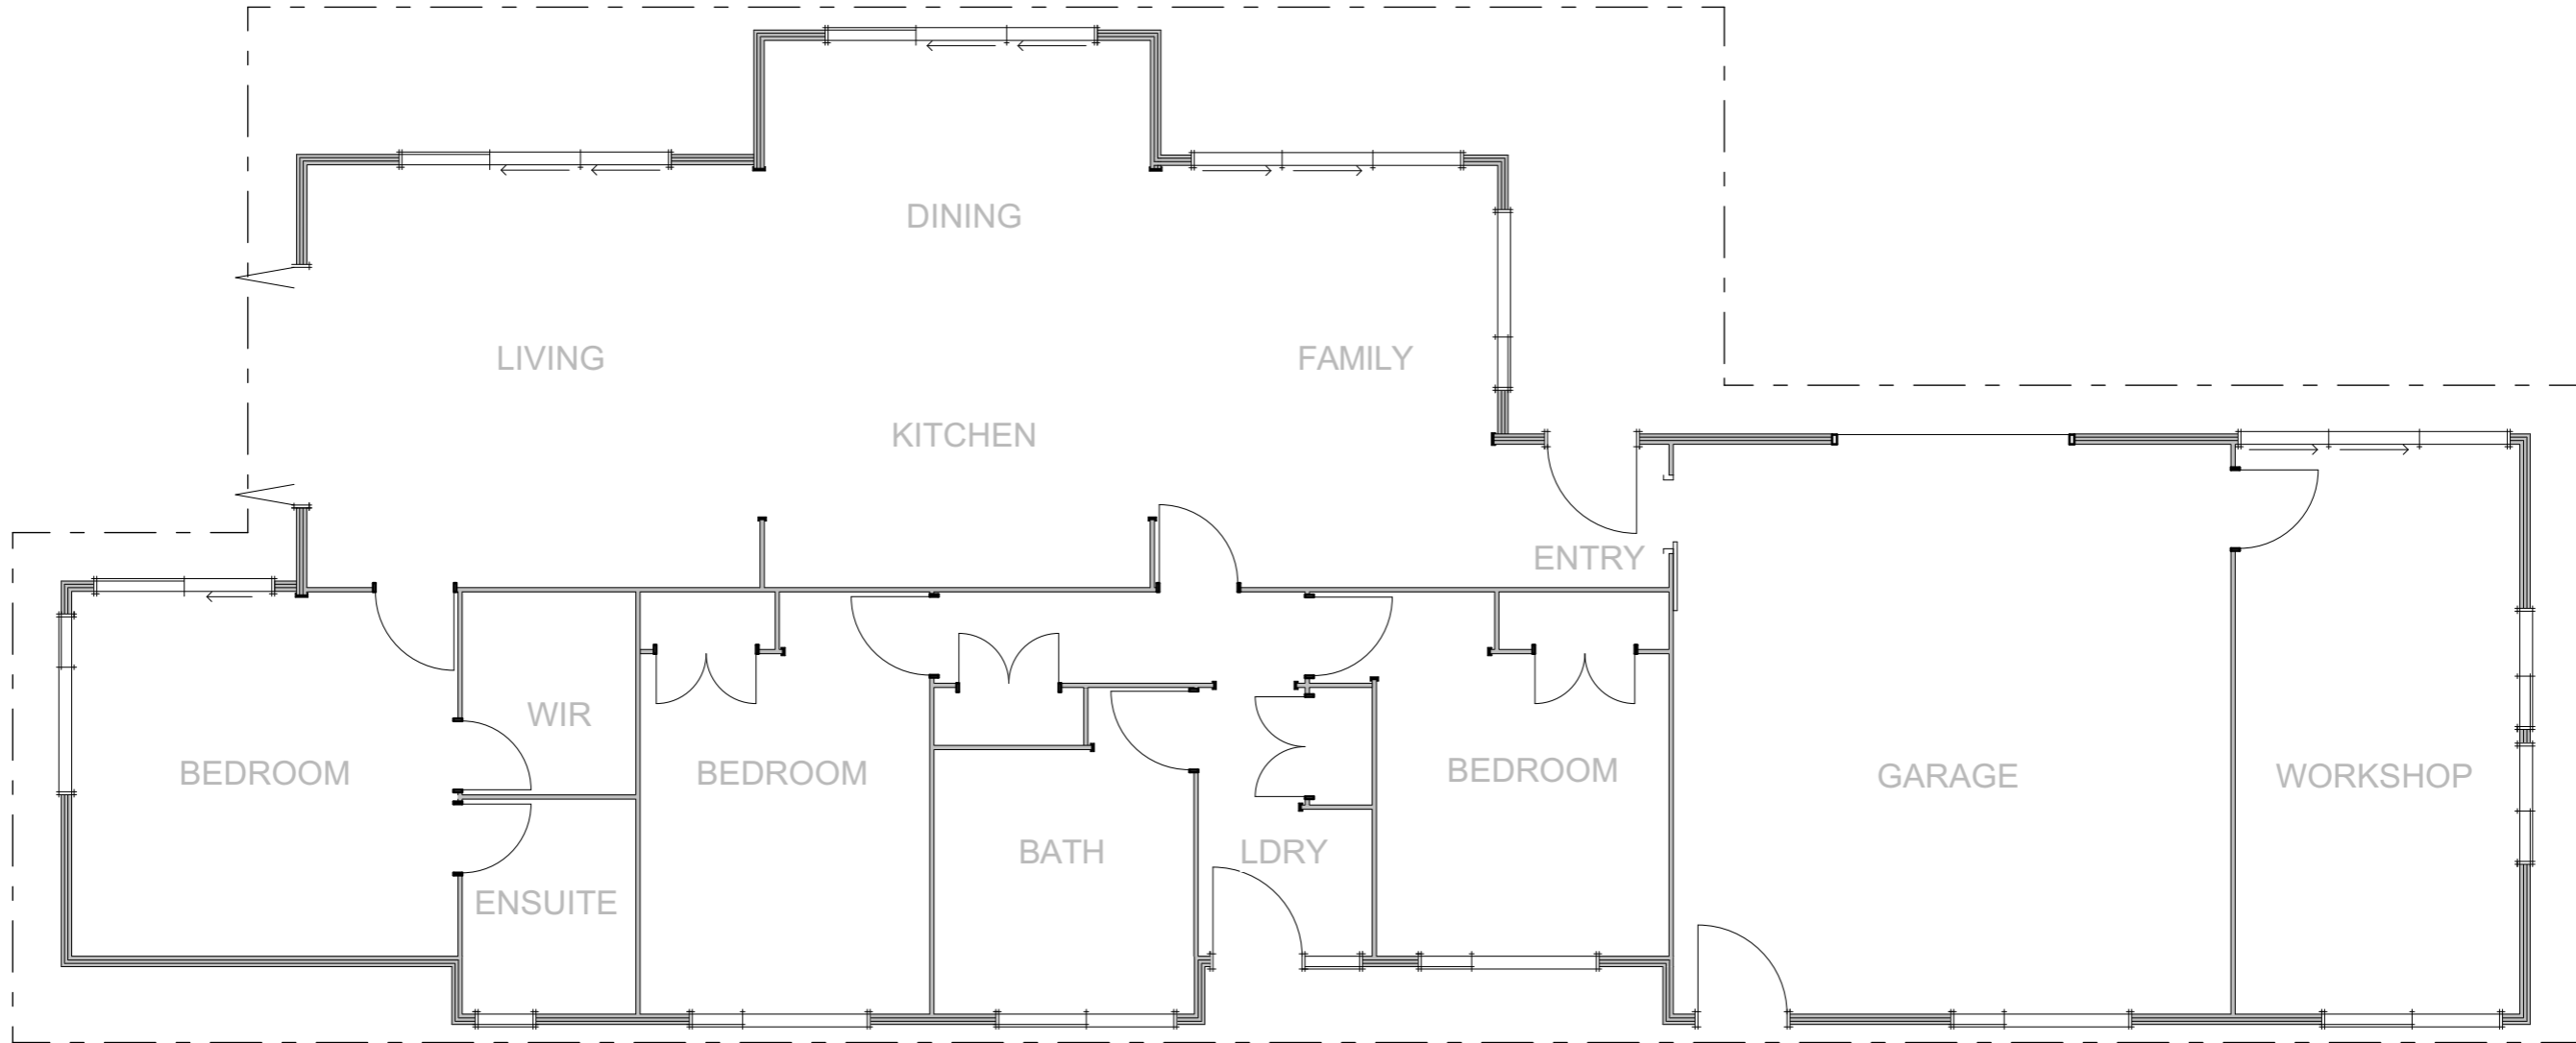

25.59m

10.32m

Boulton Family Home

TOTAL AREA: 190m²