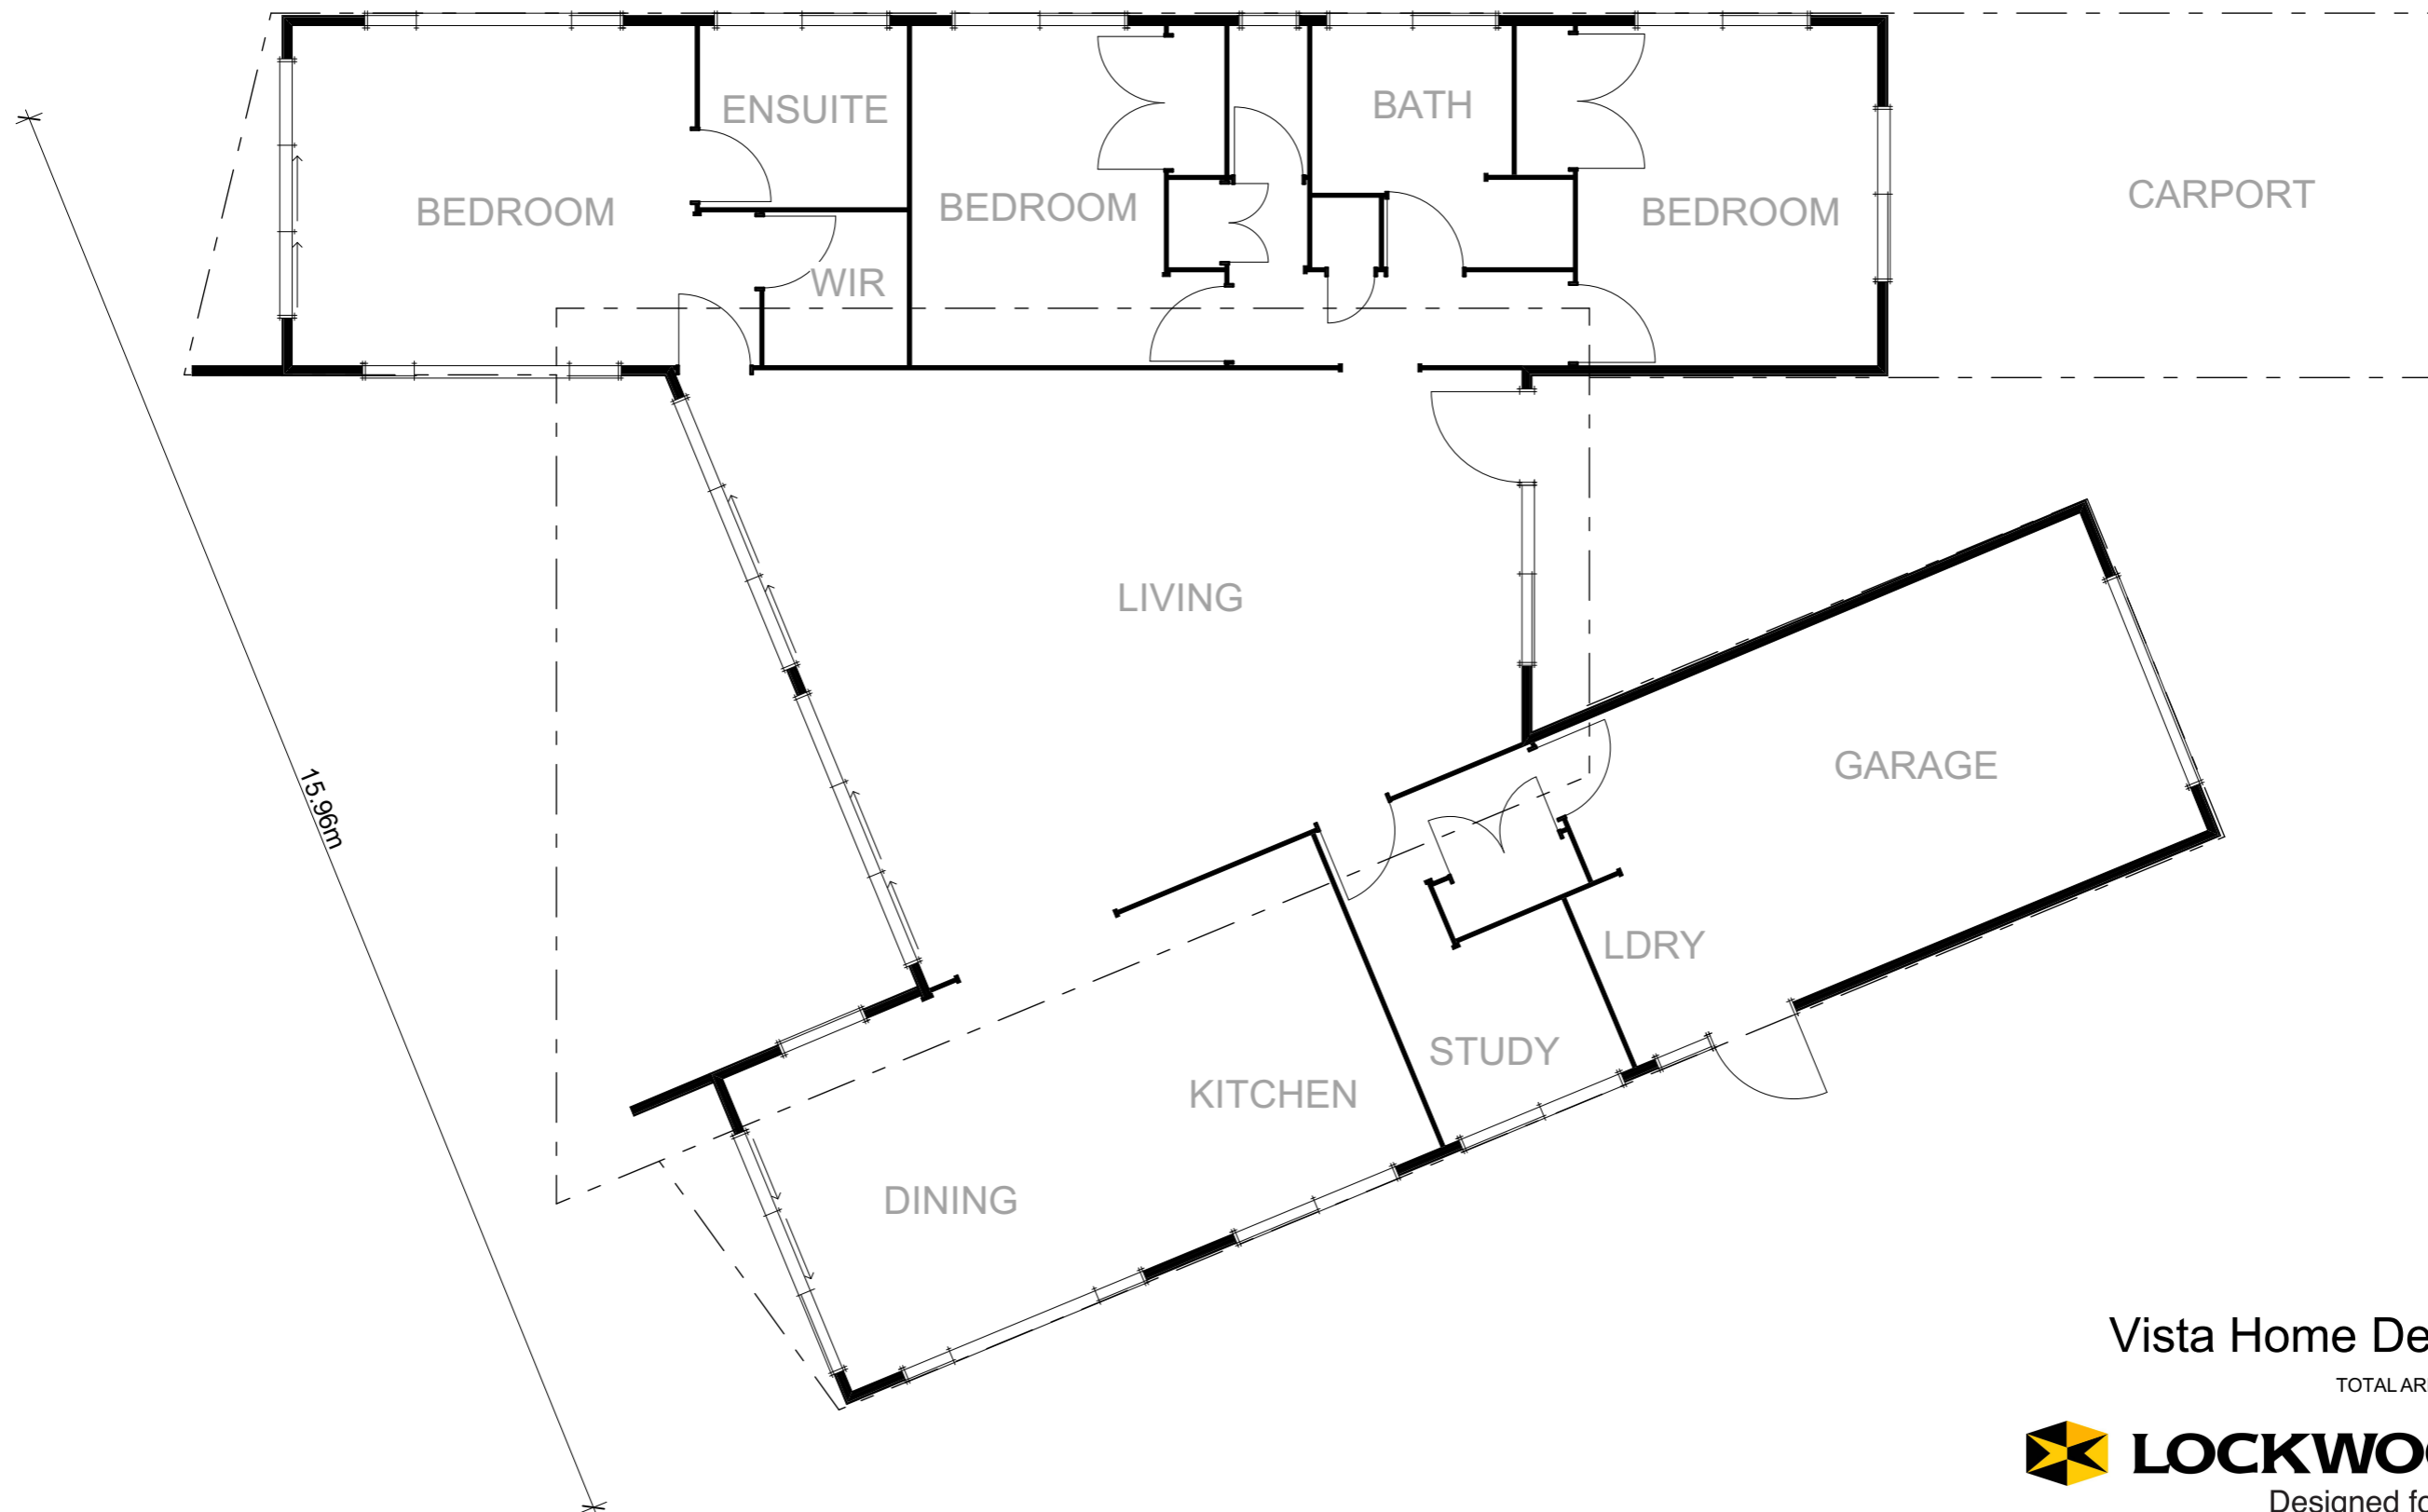

22.84m

Vista Home Design

TOTAL AREA: 164m²

 **LOCKWOOD**
Designed for good