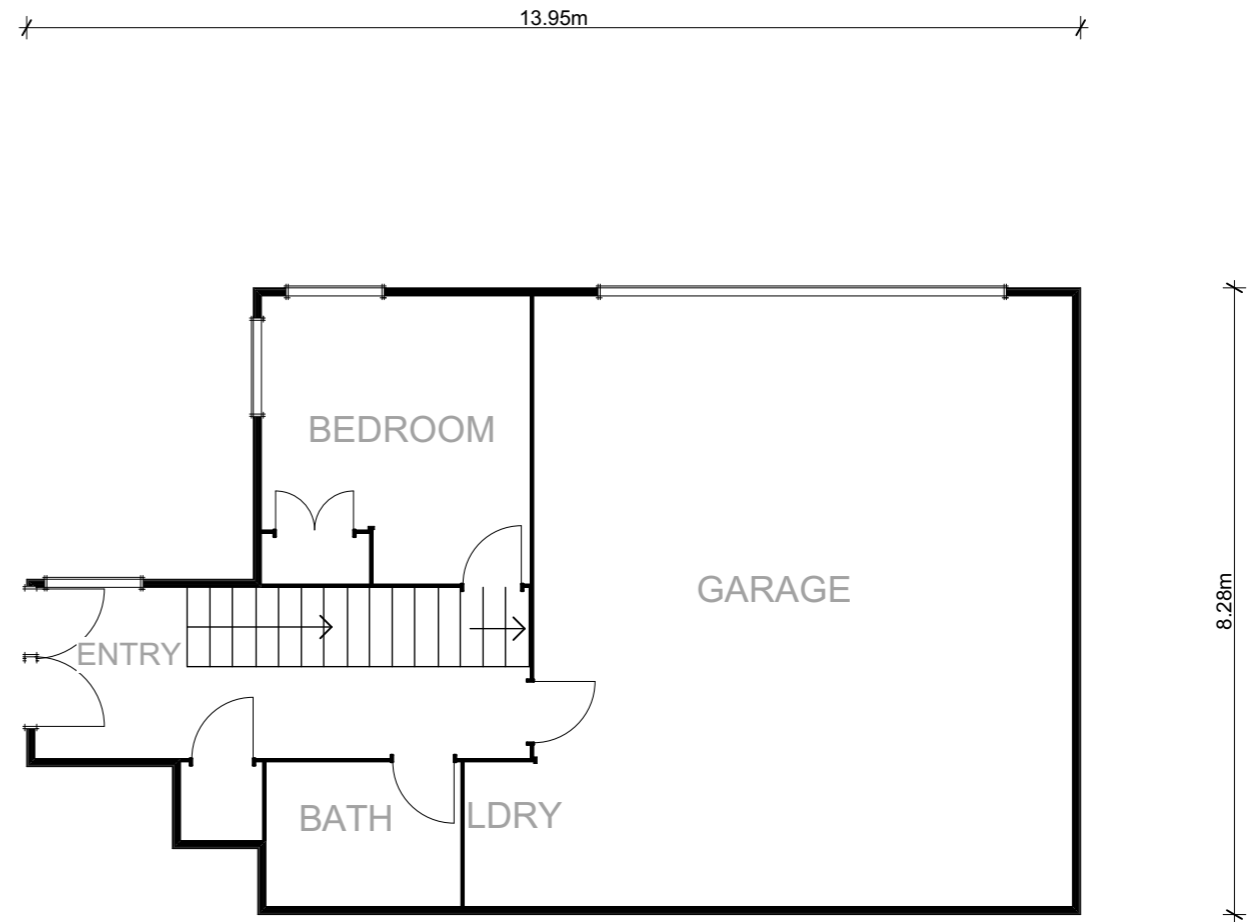

FIRST FLOOR

GROUND FLOOR

Farmer Home Project

TOTAL AREA: 243m²