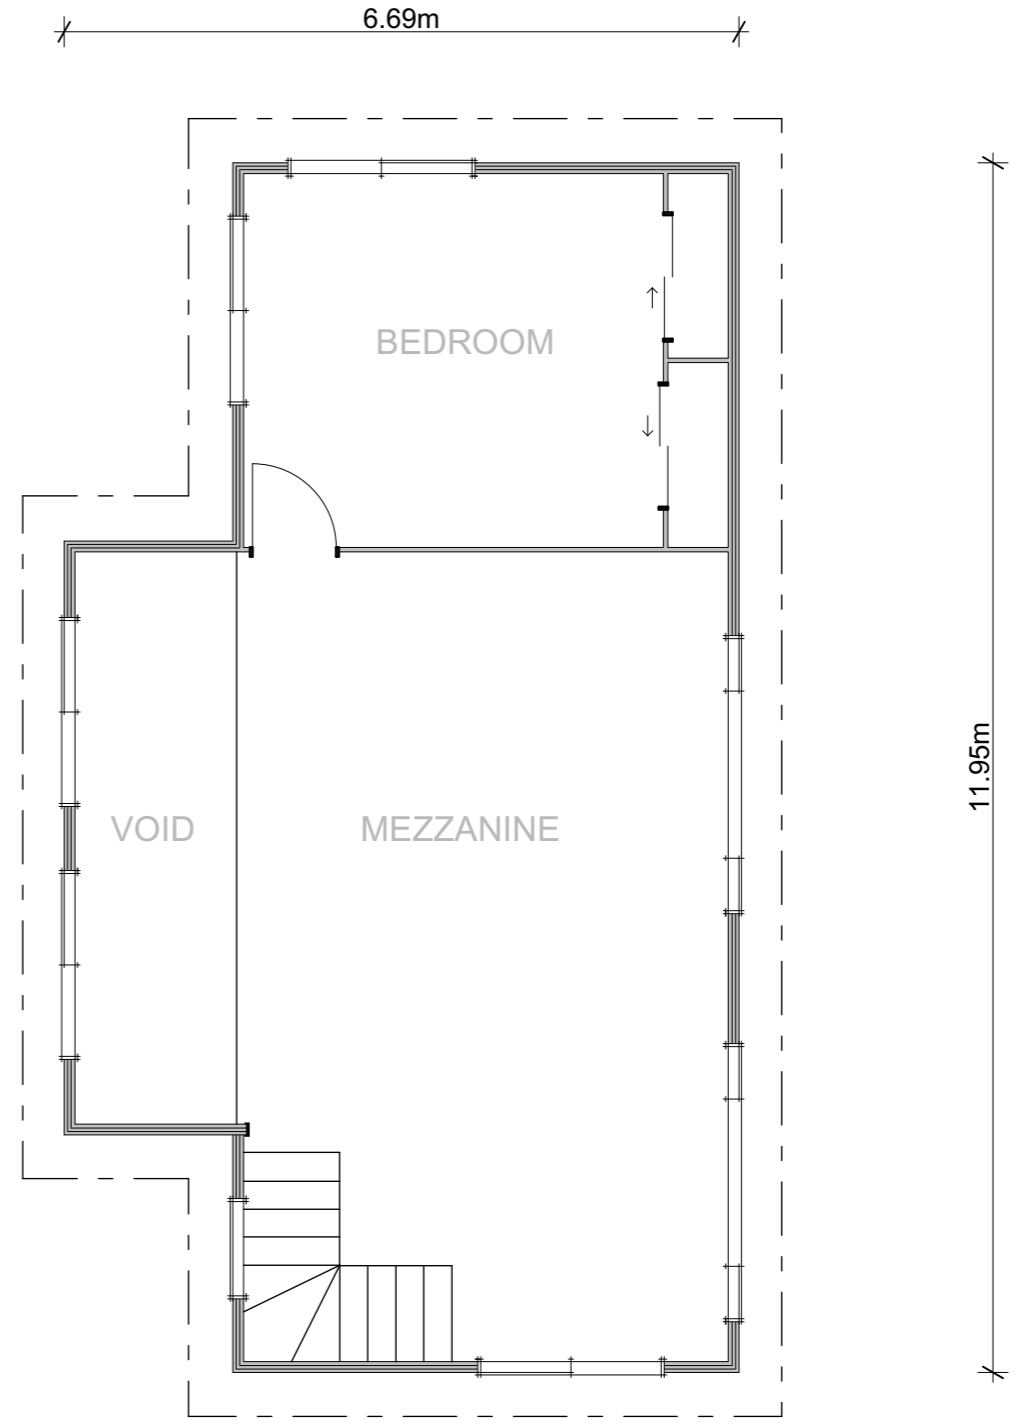

GROUND FLOOR

FIRST FLOOR

Schoonhoven Family Home

TOTAL AREA: 180m²