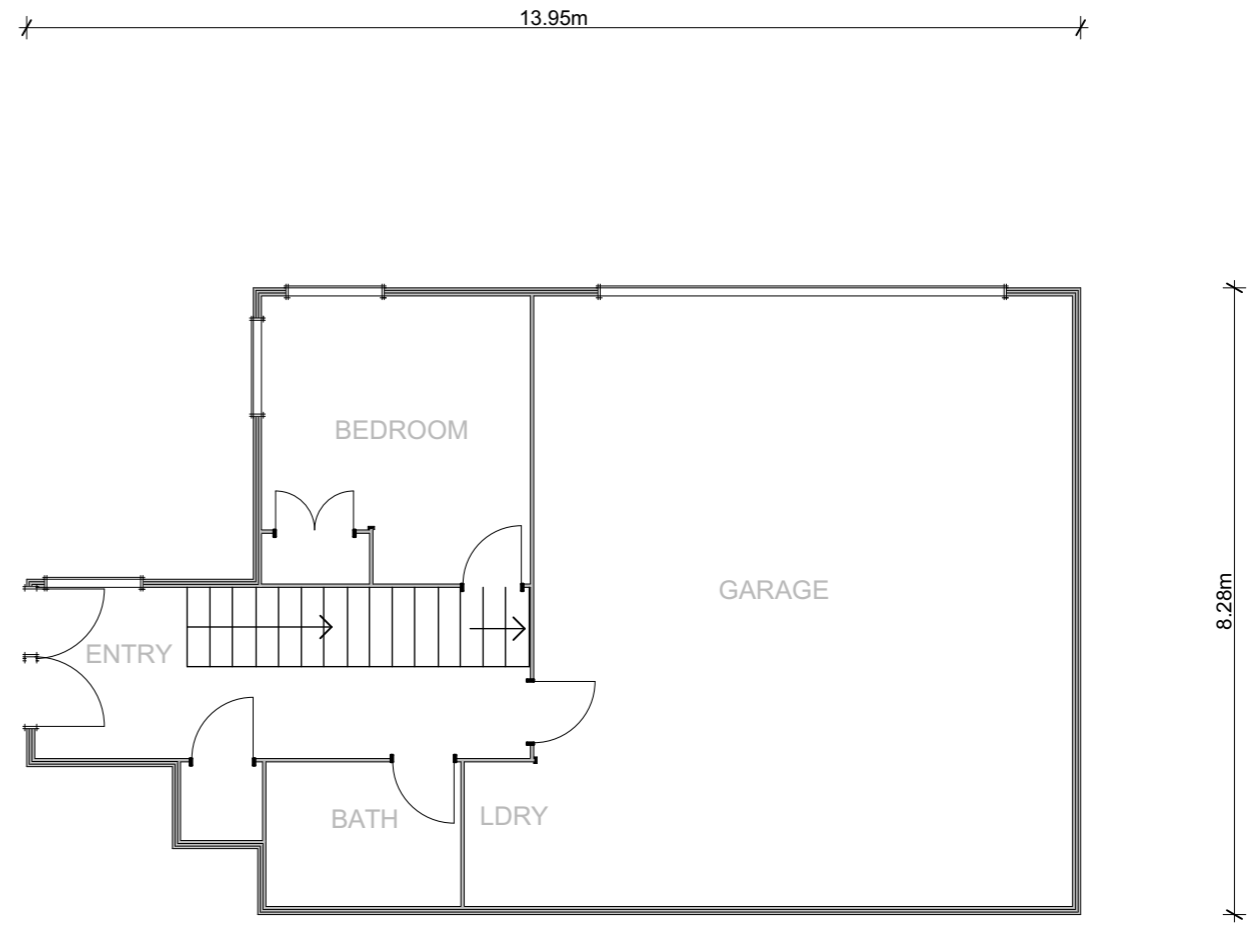

FIRST FLOOR

GROUND FLOOR

Farmer Home Project

TOTAL AREA: 243m²