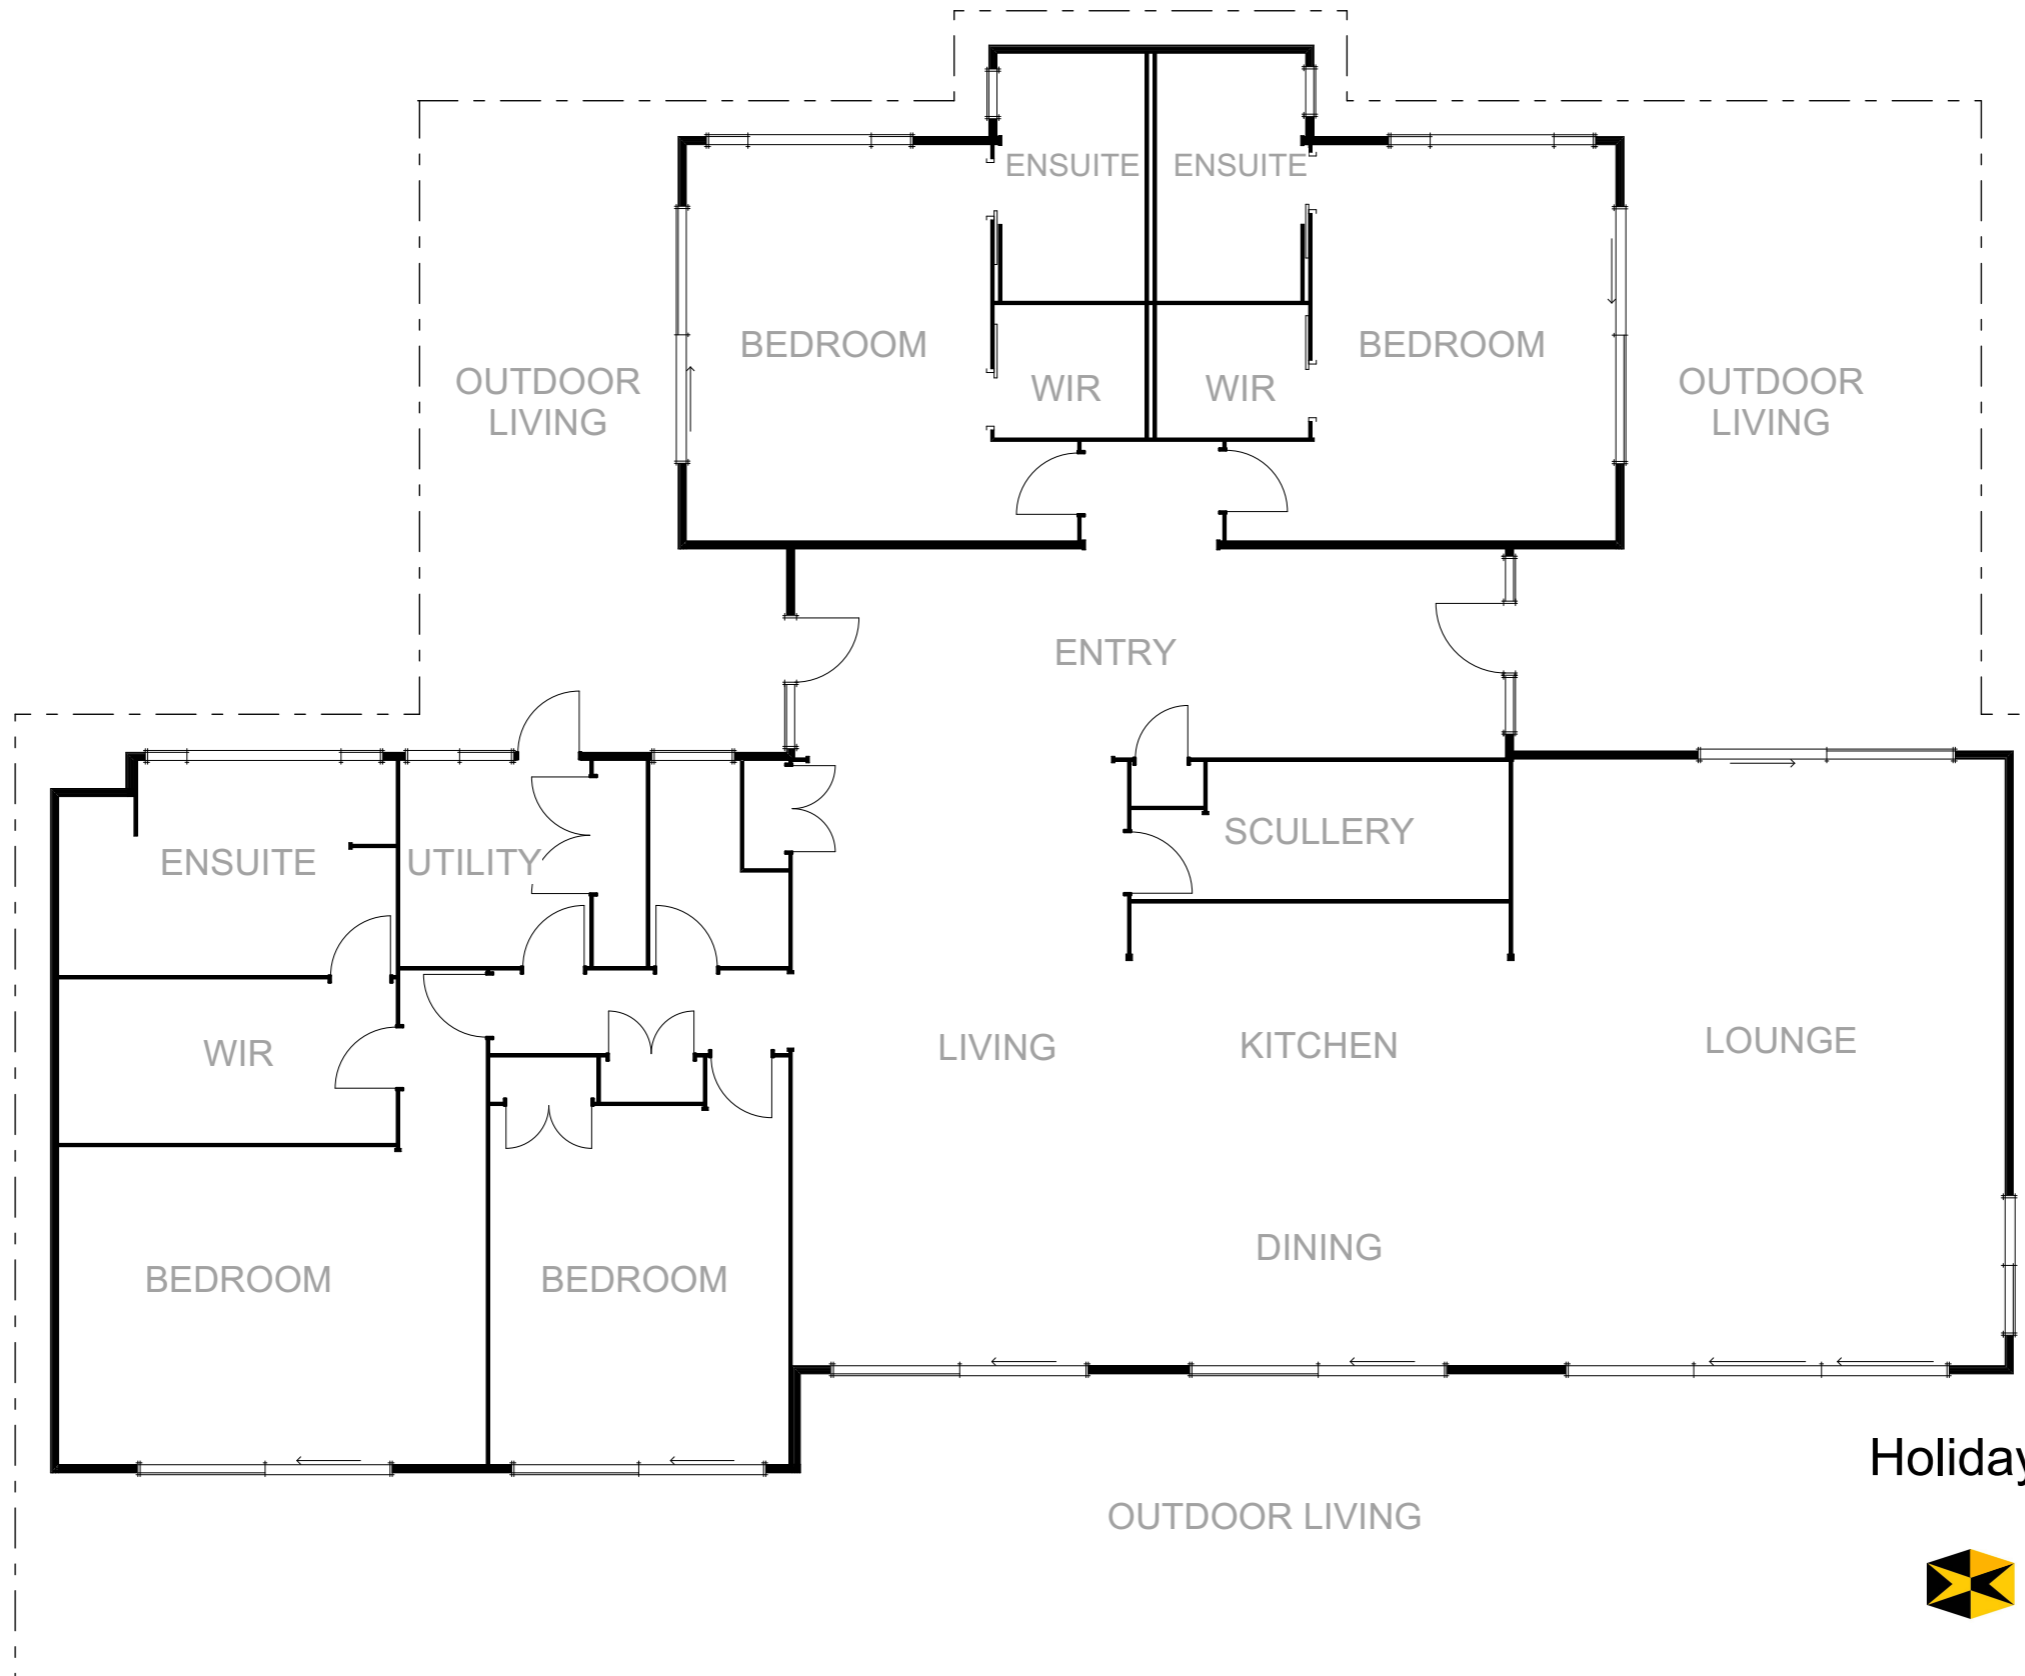

25.90m

18.92m

Holiday Home Peka Peka

TOTAL AREA: 321m²

 **LOCKWOOD**
Designed for good