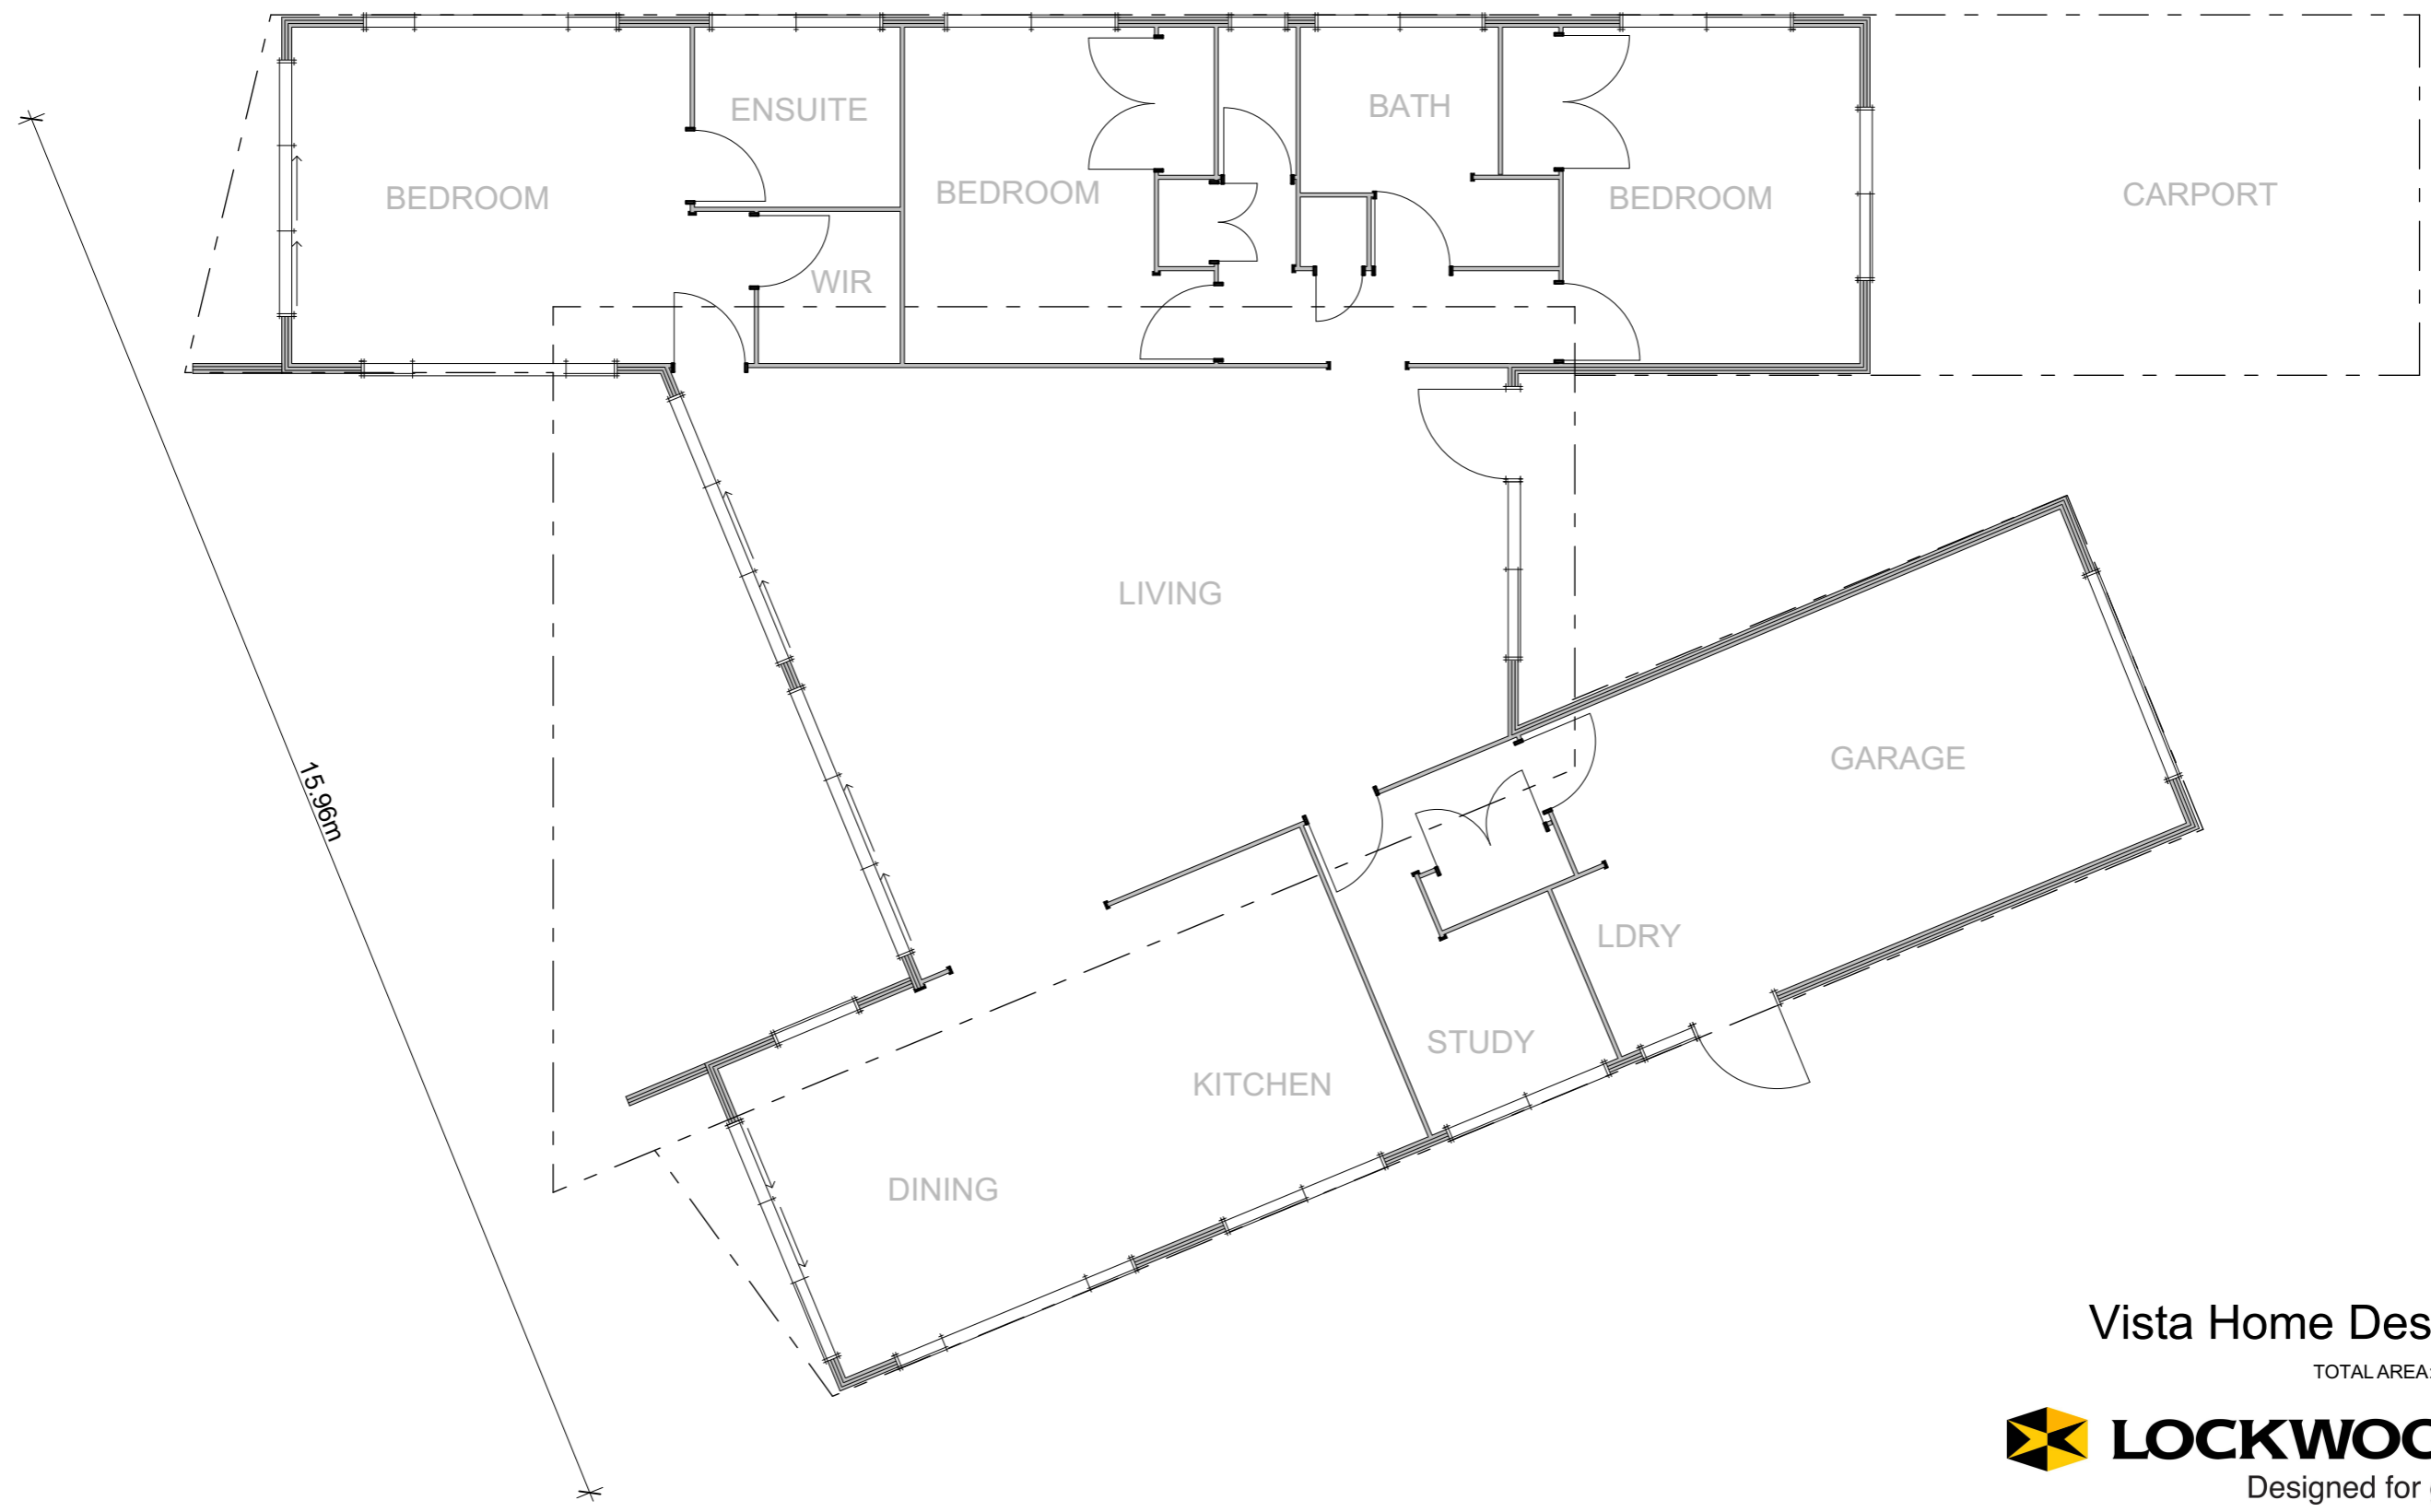

22.84m

Vista Home Design

TOTAL AREA: 164m²